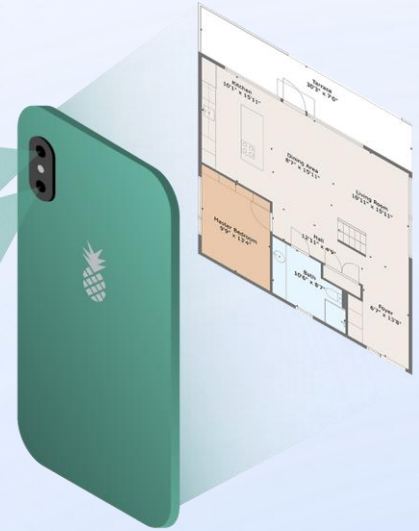

REALTORS® Association Of Northeast Wisconsin Sign up Process

Landing Page

The image shows a browser window with the URL 'app.cubi.casa'. The page features the logo for the REALTORS' Association of Northeast Wisconsin. The main headline is 'Add a Floor Plan with Room Dimensions to Your Listings - For Free!'. Below this, a list of three benefits is provided. To the right, an image shows a hand holding a smartphone displaying a room scan, next to a laptop displaying a listing with a floor plan overlay. A call to action button at the bottom reads 'Sign up. Scan. Done. 🏡'.

REALTORS' Association
of Northeast Wisconsin

Add a Floor Plan with Room Dimensions to Your Listings - For Free!

Why use CubiCasa floor plans on your listings?

1. **Get accurate measurements** for all rooms with a 5 minute scan
2. **Help your buyers** see the potential of the home at one glance
3. **Stand out from the rest** by adding the second most requested feature – for free