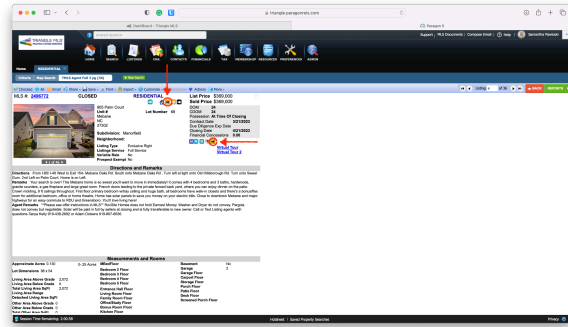

CRS Data Integration

Today's home buyers need reliable internet information. Now you can find it right in our MLS thanks to a new integration with Fiber Homes and **CRS Data**.

When viewing any listing in the MLS, click on the **CRS Property Report** icon at the top of the report.

Then select **CRS Property Report**.

Scroll down to the **Internet Access** Section to view the provided internet availability data available on the property.

Sign up to access additional resources in the Agent Pro Portal at FiberHomes.com.