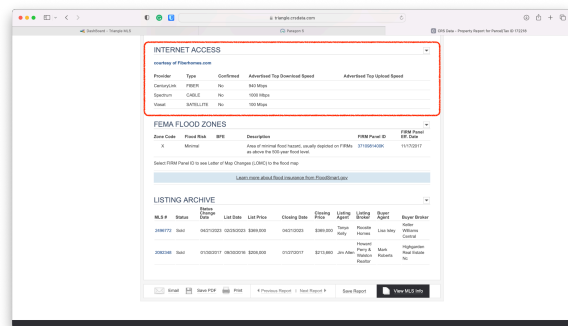

CRS Data Integration

Today's home buyers need reliable internet information. Now you can find it right in our MLS thanks to a new integration with Fiber Homes and **CRS Data**.

When viewing any listing in the MLS, click on the **CRS Property Report** icon at the top of the report.

Then select **CRS Property Report**.

Scroll down to the **Internet Access** Section to view the provided internet availability data available on the property.

Sign up to access additional resources in the Agent Pro Portal at FiberHomes.com.