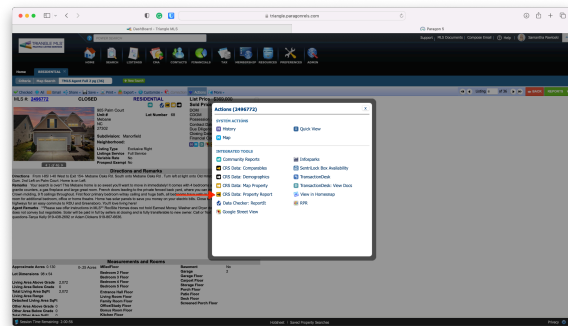

CRS Data Integration

Today's home buyers need reliable internet information. Now you can find it right in our MLS thanks to a new integration with Fiber Homes and **CRS Data**.

When viewing any listing in the MLS, click on the **CRS Property Report** icon at the top of the report.

Then select **CRS Property Report**.

Scroll down to the **Internet Access** Section to view the provided internet availability data available on the property.

Sign up to access additional resources in the Agent Pro Portal at FiberHomes.com.